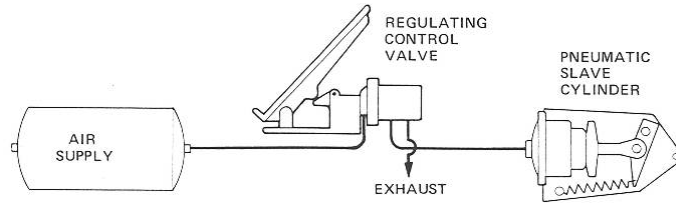

## Williams

	<p><b>WM90 Throttle Valves</b></p> <p>111300 - WM90D - 60psi 111303 - WM90DM - 130psi 111304 - WM90DT - 90psi</p> <p><b>FMVSS-124 applications (safety dump feature) :</b> 116697 - WM90DX - 70psi 117269 - WM90DX2 - 95psi</p>		<p><b>WM453 Throttle Valve Assembly</b></p> <p>113072 - WM453A - 65psi 113073 - WM453B - 95psi 113074 - WM453C - 140psi</p> <p><b>FMVSS-124 applications (safety dump feature) :</b> 116731 - WM453M - 65psi 118117 - WM453M3 - 65psi</p>
	<p><b>WM476A Throttle Valve</b></p> <p>117209 - WM476 F5AI - 70psi (Ports face down - towards floor)</p> <p>113258 - WM476A - 65psi (Ports face up - away from floor)</p>		<p><b>WM388-109 Throttle Cylinder</b></p> <p>118217 - WM388-109 - 27psi</p>
	<p><b>WM388 Throttle Cylinder</b></p> <p>117886 - WM388-U1C2B - 65psi</p> <p><b>FMVSS-124 applications (safety dump feature) :</b> 117888 - WM388-U1C1D - 35psi</p>		<p><b>118036 -Throttle Valve Spring Kit</b></p> <p>WM90DT WM90DX2</p>
	<p><b>114100 - Throttle Valve Kit</b></p> <p>WM90D            WM453A WM90DT        WM453B WM90DM        WM453C</p>		<p><b>114378 - Throttle Valve Kit</b></p> <p>WM453A WM453B WM453C</p>
	<p><b>117103 - Throttle Valve Kit</b></p> <p>WM90DX WM90DX2 WM453M WM476F5AI</p>		<p><b>114438 - Throttle Valve Kit</b></p> <p>WM476A</p>
	<p><b>11775 - Throttle Cylinder R/kit</b></p> <p>WM388U1C2B WM388-U1C1D WM388-109</p>		<p><b>114329 - Throttle Cylinder Kit</b></p> <p>WM388D WM388F</p>